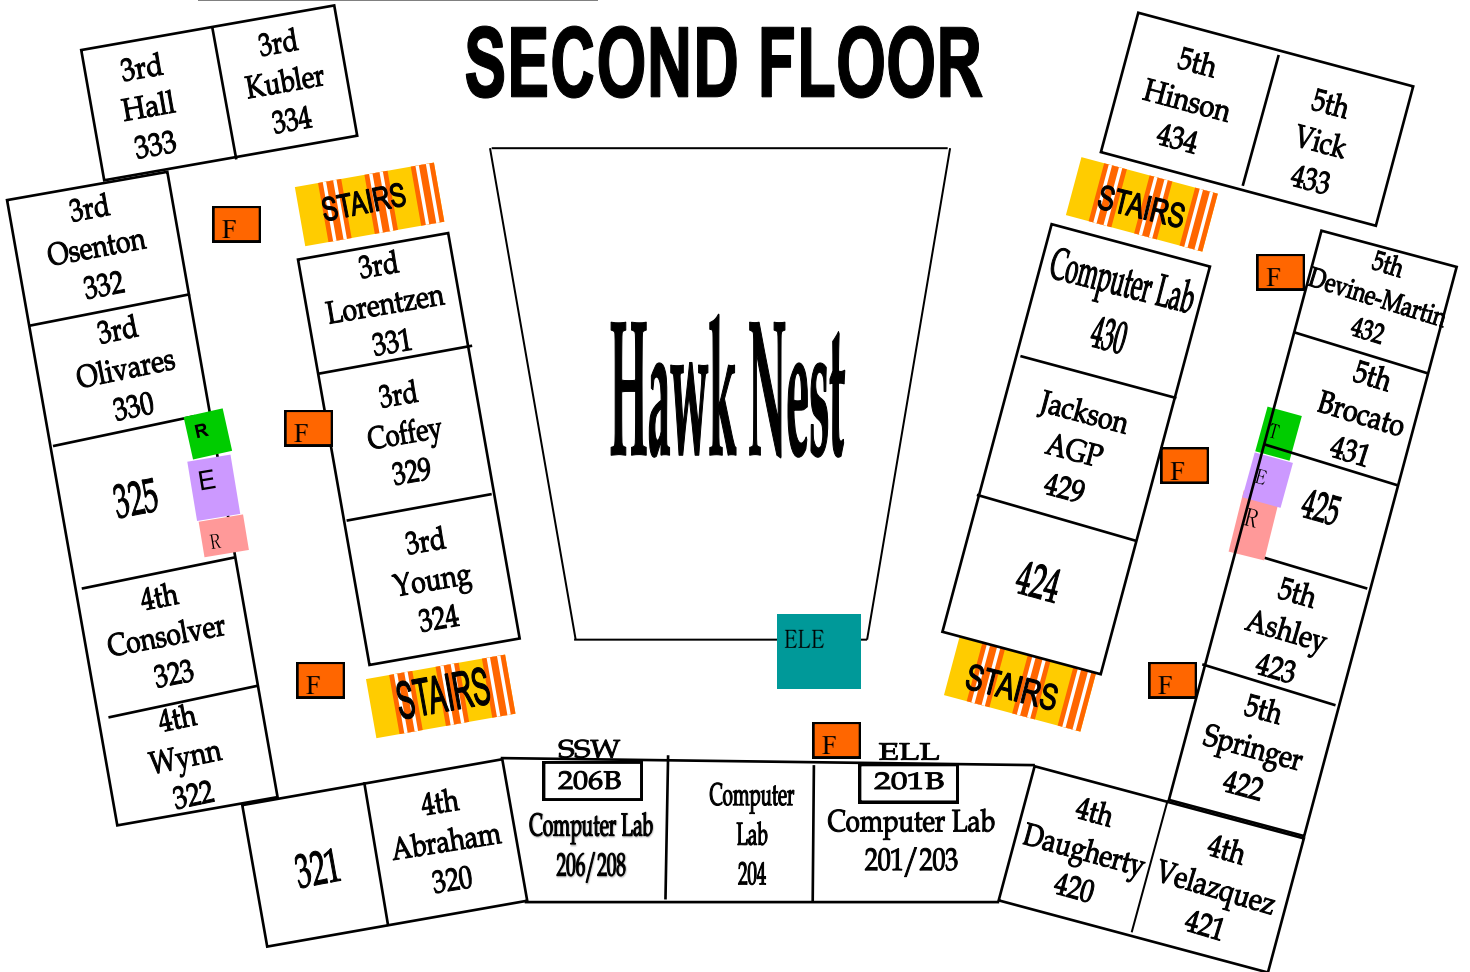

600 Wing

2nd Miranda 616	2nd Gladbach 615

619	620	600b
2nd Myers 614		2nd Jameston 613
2nd Fluellen 612		611
610		2nd Wallace 609
1st Batchelder 608		2nd Gilmore 607
606		1st Dabney 605
604		1st Bone 603

618	617	600a
1st McLafferty 602	1st Swartzlander 601	

SECOND FLOOR

3rd Hall 333	3rd Kubler 334

5th Hinson 434	5th Vick 433

3rd Osenton 332	3rd Lorentzen 331
3rd Olivares 330	3rd Coffey 329
325	3rd Young 324
4th Consolver 323	
4th Wynn 322	

Computer Lab 430	5th Devine-Martin 432
Jackson AGP 429	5th Brocato 431
424	425
	5th Ashley 423
	5th Springer 422

321	4th Abraham 320	SSW 206B Computer Lab 206/208	Computer Lab 204	ELL 201B Computer Lab 201/203	4th Daugherty 420	4th Velazquez 421